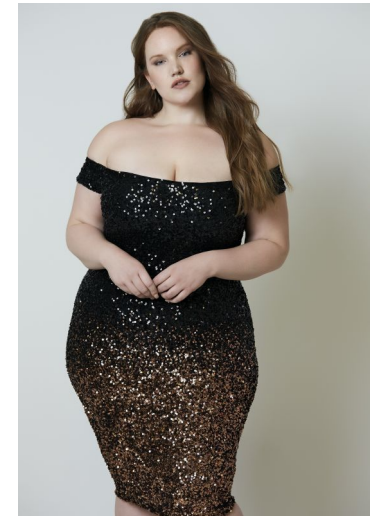

**DCM**  
DOROTHY COMBS MODELS  
Representing Plus Size Models

Shelby Fetterman

Height : 5'10" / 178 cm | Bust : 43" / 109 cm | Waist : 38" / 97 cm | Hips : 58" / 147 cm | Shoe : 42.0 EU / 7.5 UK | Hair Colour : Red | Eyes : Blue