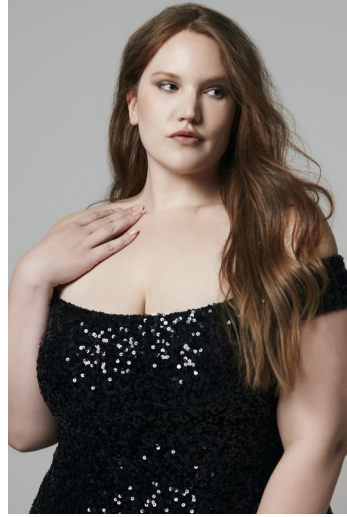

**DCM**  
DOROTHY COMBS MODELS  
Representing Plus Size Models

Shelby Fetterman

Height : 5'10" / 178 cm | Bust : 43" / 109 cm | Waist : 38" / 97 cm | Hips : 58" / 147 cm | Shoe : 42.0 EU / 7.5 UK | Hair Colour : Red | Eyes : Blue