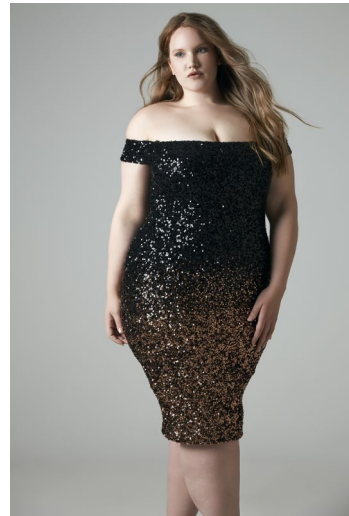

**DCM**  
DOROTHY COMBS MODELS  
Representing Plus Size Models

Shelby Fetterman

Height : 5'10" / 178 cm | Bust : 43" / 109 cm | Waist : 38" / 97 cm | Hips : 58" / 147 cm | Shoe : 42.0 EU / 7.5 UK | Hair Colour : Red | Eyes : Blue